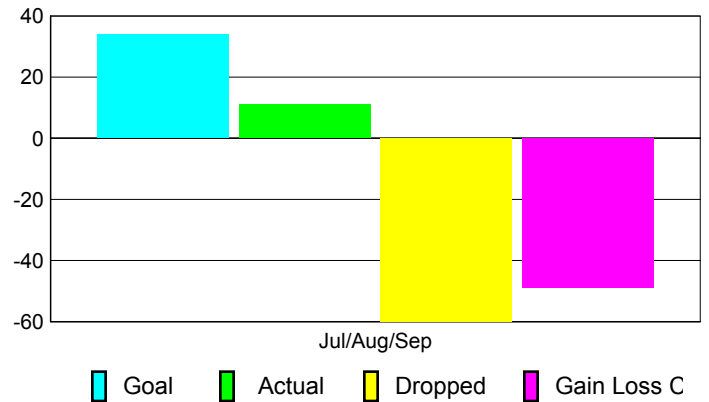

Membership Results 2010-2011

Goal, New, Dropped, Gain/Loss