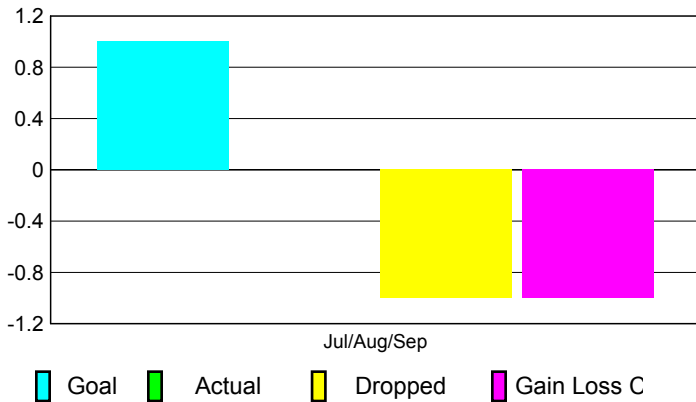

2010-2011 GMT Reports for District (or Undistricted) **District 20 S**

GMT: **ED J LECIUS**

Location: **NEW YORK**

GMT CA: **1**

CLUBS

Club Results
2010-2011

Clubs
2009-2010

Month	New Club Goal	Actual New Clubs	Actual Dropped Clubs	Gain/Loss of Clubs	Gain/Loss of Clubs
Jul/Aug/Sep	1	0	-1	-1	-2
Totals	1	0	-1	-1	-2

Club Results 2010-2011

Goal, New, Dropped, Gain/Loss

Comparison of Club Gain/Loss

Current Year Compared to the Previous Year

YTD Status Quo Clubs 2010-2011

Status Quo Clubs Compared to Status Quo Members

MEMBERSHIP